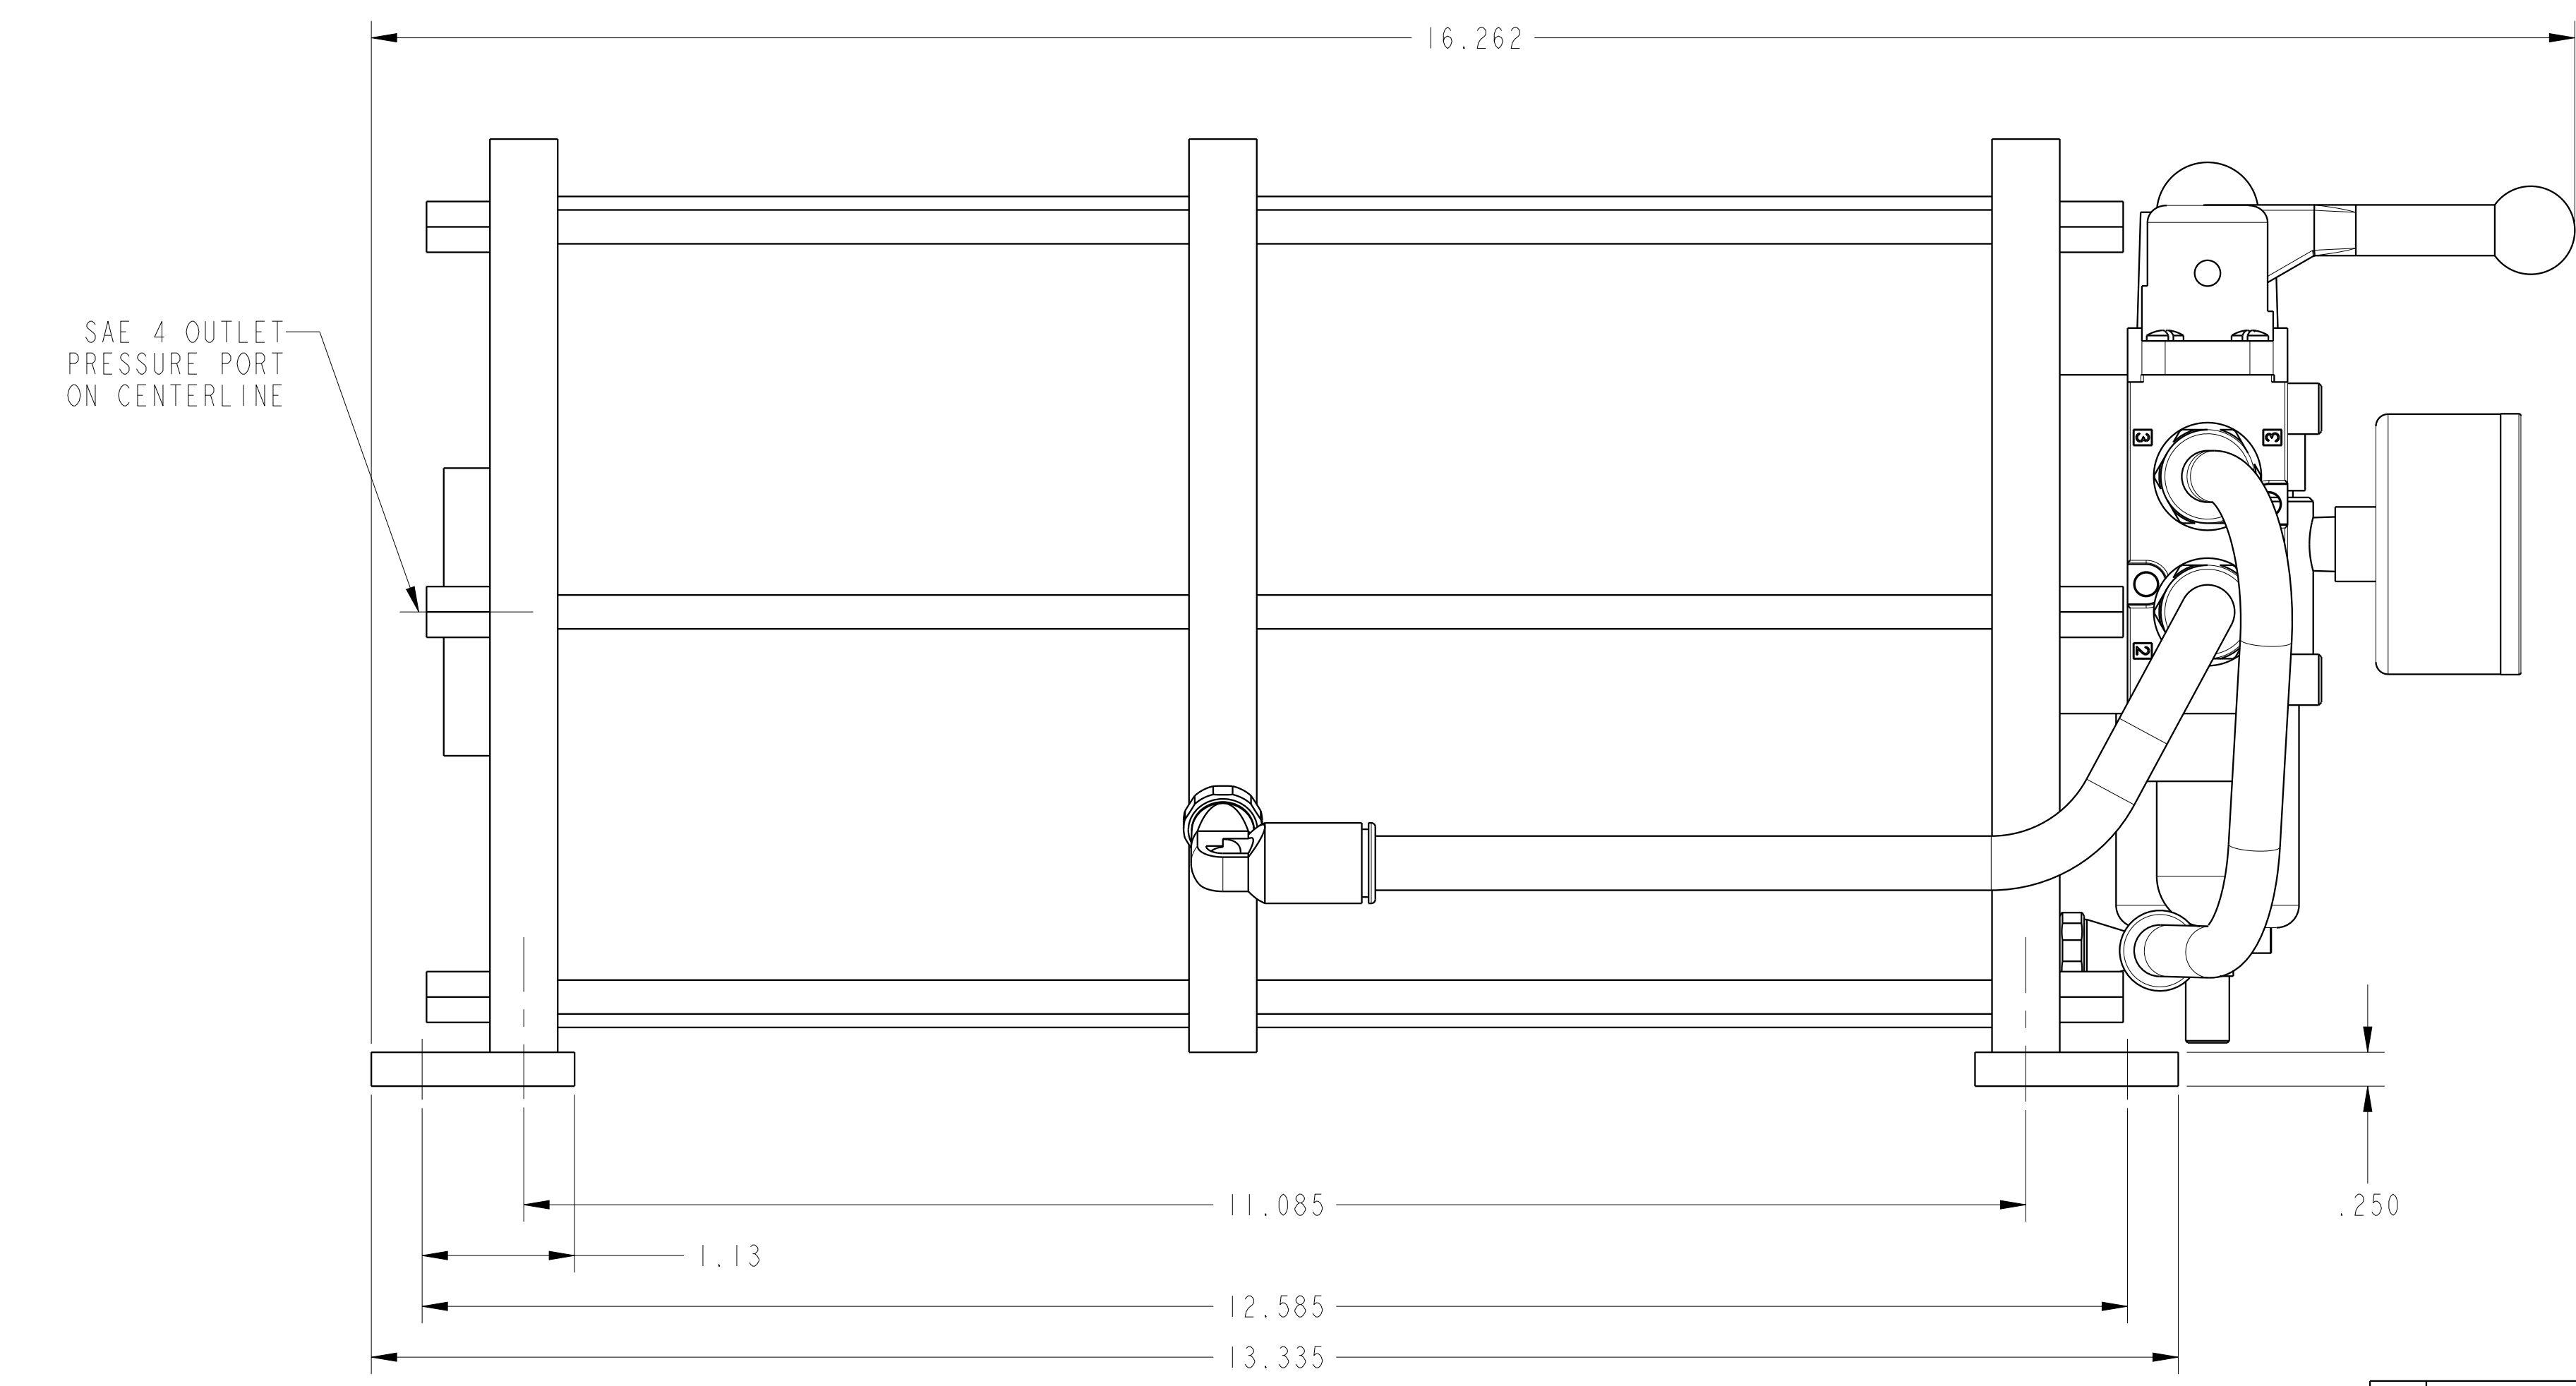

ILC55020416 REV C ECN2933

CAD CONTROL DRAWING			
		VEKTEK, INC. 1334 E. SIXTH AVE. P.O. BOX 625 EMPORIA, KS. 66801 U.S.A.	

C	2933	RELEASE	Two	02/02/16	55020416	J	BOOSTER, 22:1, MNL
REV	IN ACCORDANCE WITH ECN	EFFECTIVE DATE	REVISED BY	DATE	REFERENCE MODEL	REF REV	*****
DRW BY:	K. ROEMER	DRAWING STATUS: Released			TOLERANCES DO NOT APPLY	UNITS	SIZE
DATE:	05-16-05	PRODUCTION APPROVED FOR RELEASED STATUS ONLY			DIMENSIONS ARE NOMINAL	mm (inch)	D
					ILC55020416	REV	C