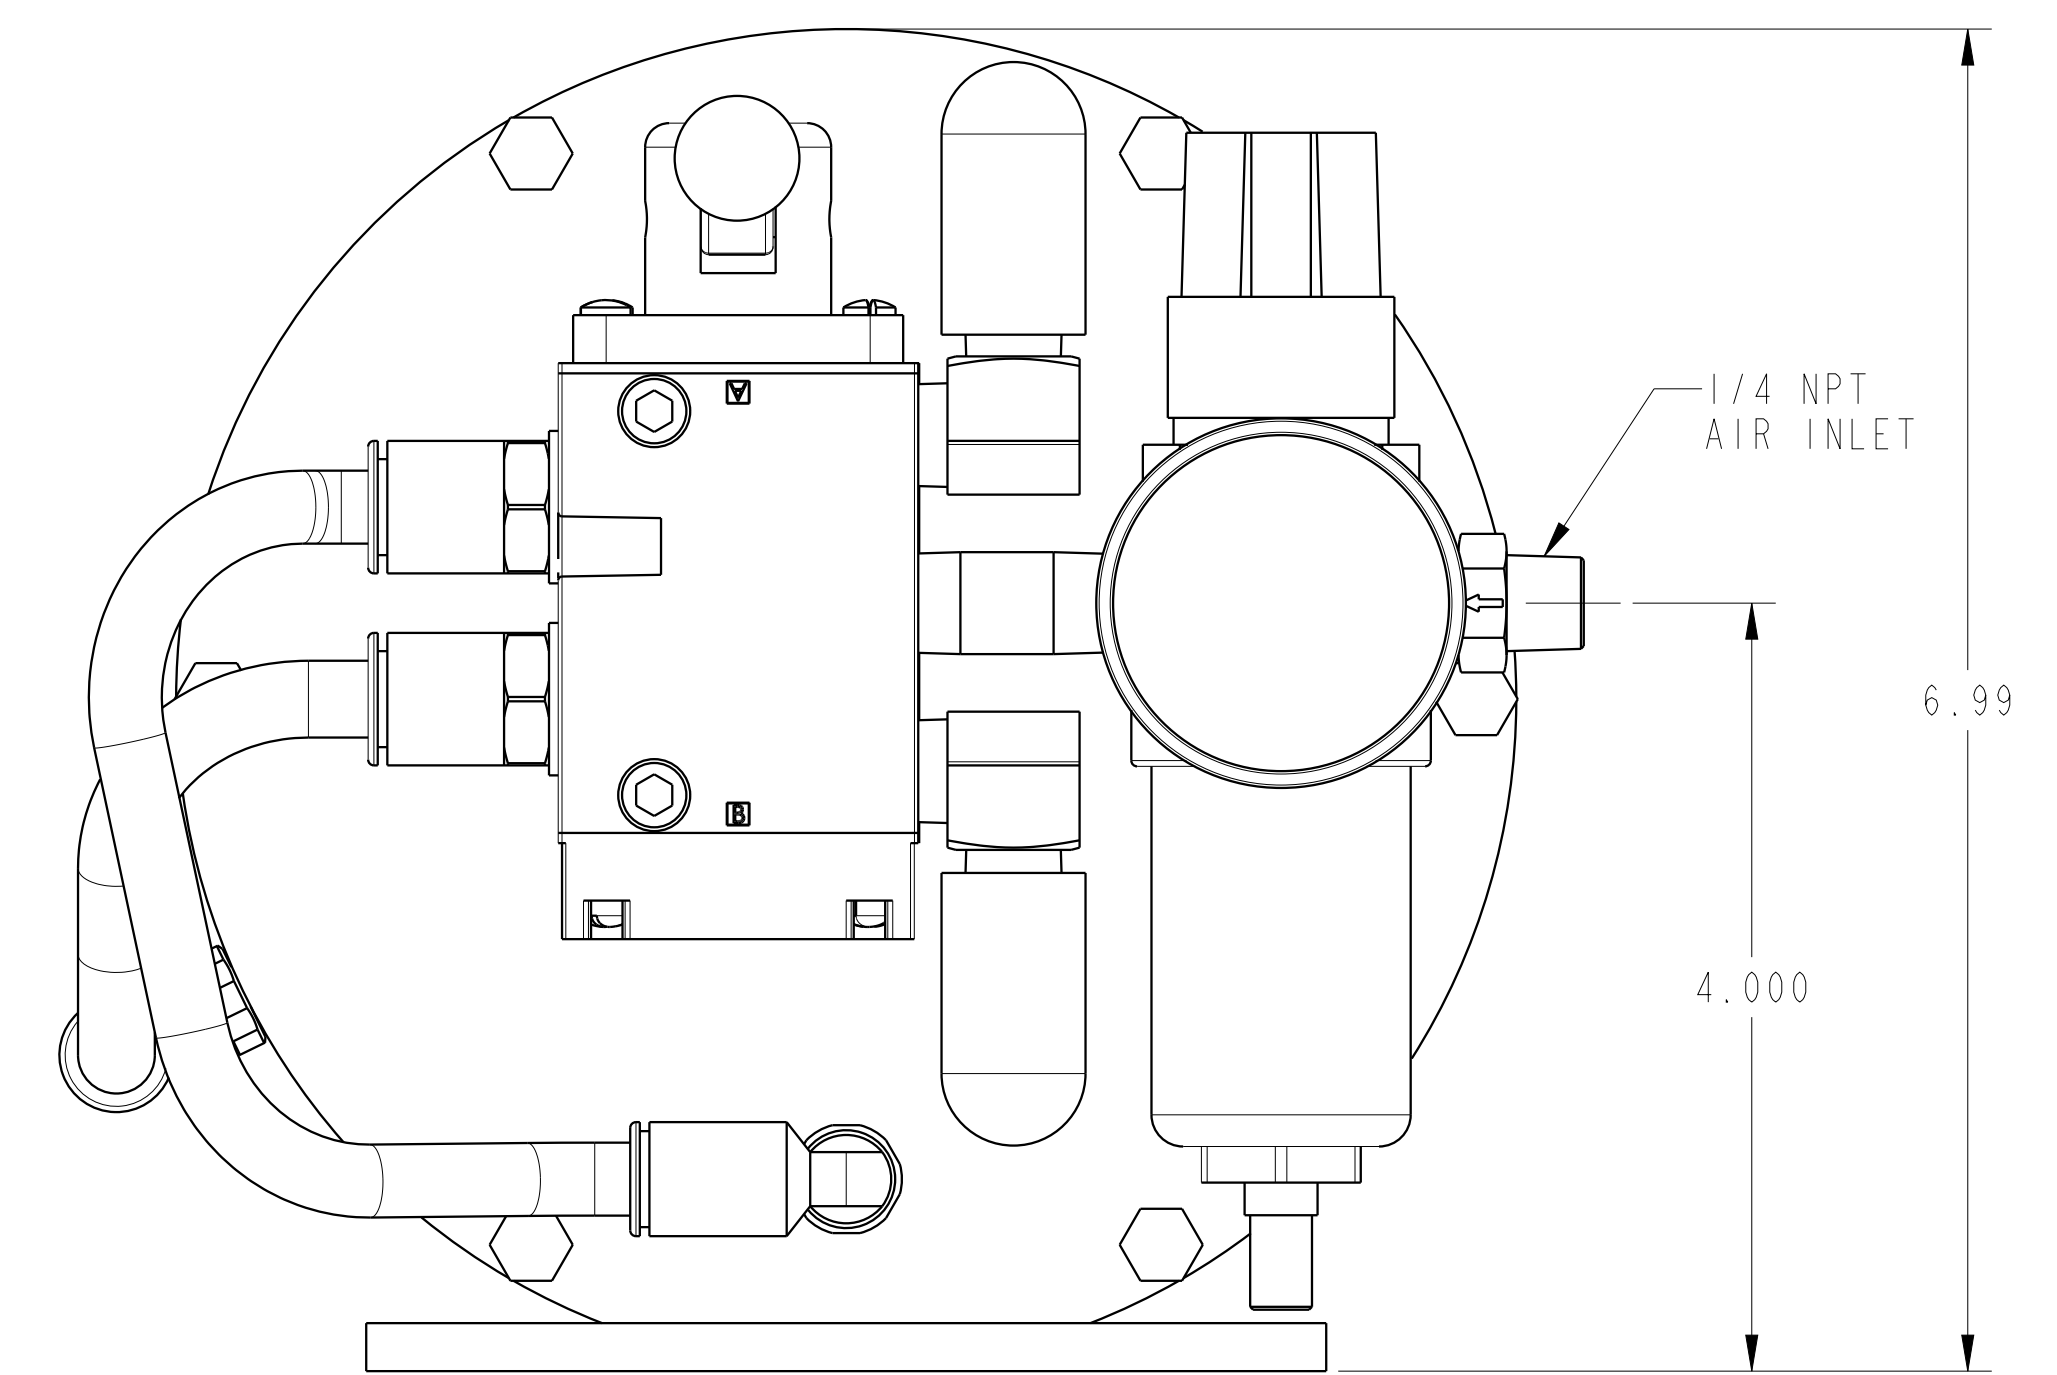

ILC55020416 REV C ECN2933

CAD CONTROL DRAWING			
		VEKTEK, INC. 1334 E. SIXTH AVE. P.O. BOX 625 EMPORIA, KS. 66801 U.S.A.	

C	2933	RELEASE	Two	02/02/16	55020416	J	BOOSTER, 22:1, MNL
REV	IN ACCORDANCE WITH ECN	EFFECTIVE DATE	REVISED BY	DATE	REFERENCE MODEL	REF REV	*****
DRW BY:	K. ROEMER	DRAWING STATUS: Released			TOLERANCES DO NOT APPLY	UNITS	SIZE
DATE:	05-16-05	PRODUCTION APPROVED FOR RELEASED STATUS ONLY			DIMENSIONS ARE NOMINAL	mm (inch)	D
					ILC55020416	REV	C