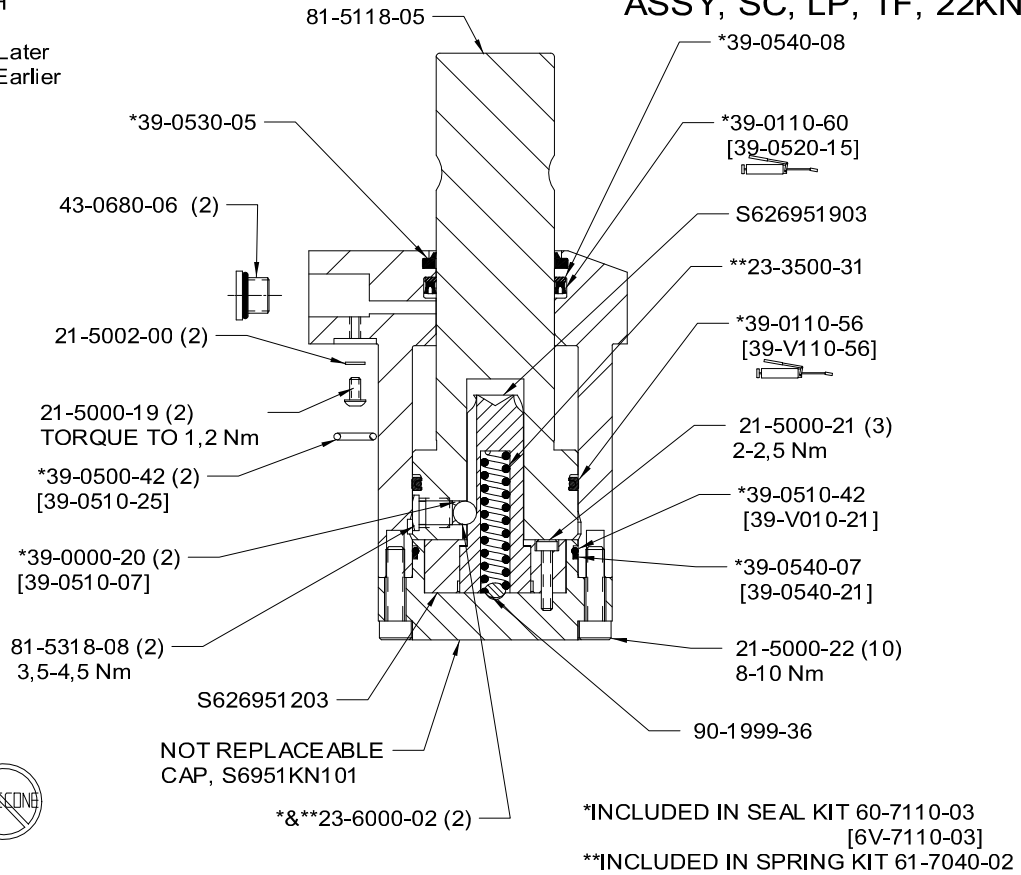

VEKTEK, INC.
1334 E. SIXTH AVE.
P.O. BOX 625
EMPORIA, KS. 66801
U.S.A

PARTS LIST

MPL-1564

Model
Numbers:

41-5622-20

REV K
ECN 2721

DRAWN/DATE
ROMINE
06/08/00

UNIT WITH PLUNGER CLUTCH
MODELS THAT APPLY
6951KZ-22-20-L , Revision A & Later
6951KZN-22-20 , Revision C & Earlier

ASSY, SC, LP, TF, 22KN, DA, STR

UNIT WITHOUT PLUNGER CLUTCH
AS OF 11/09/04
MODELS THAT APPLY
41-5622-20 , Revision A & Later
6951KZN-22-20 , Revision D & Later

ASSY, SC, LP, TF, 22KN, DA, STR