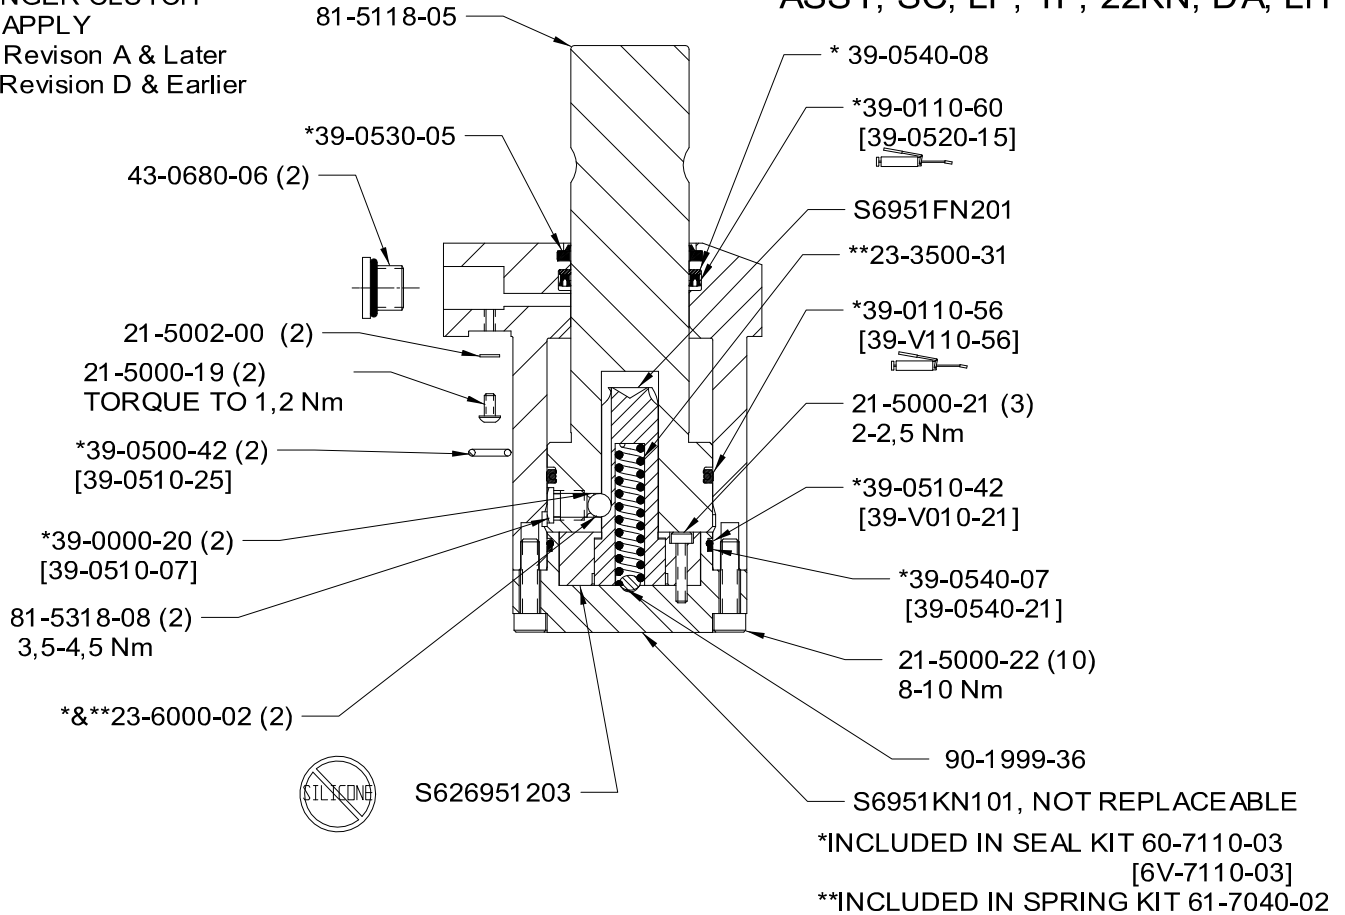

VEKTEK, INC.
1334 E. SIXTH AVE.
P.O. BOX 625
EMPORIA, KS. 66801
U.S.A

PARTS LIST

MPL-1566

Model Numbers: 41-5622-22

REV L
ECN 2721

DRAWN/DATE
ROMINE
06/08/00

UNIT WITH PLUNGER CLUTCH MODELS THAT APPLY

6951K-22-22-L , Revision A & Later
6951KN-22-22 , Revision D & Earlier

ASSY, SC, LP, TF, 22KN, DA, LH