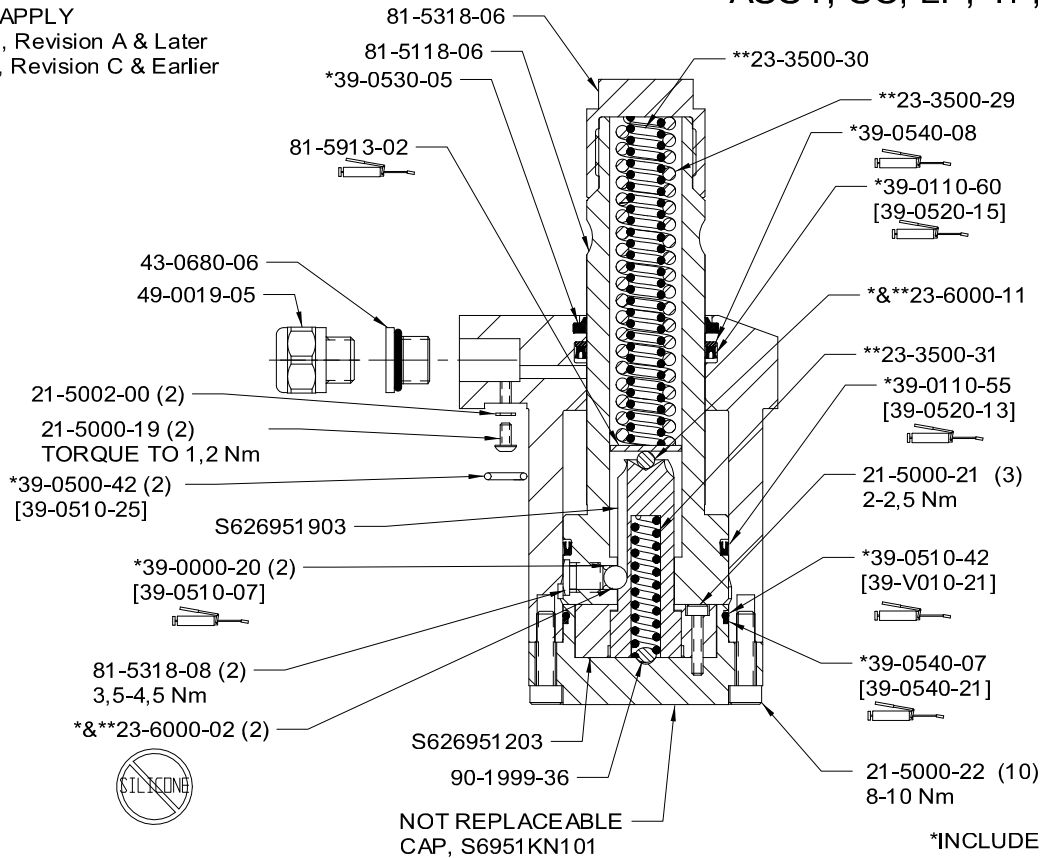

VEKTEK, INC.
 1334 E. SIXTH AVE.
 P.O. BOX 625
 EMPORIA, KS. 66801
 U.S.A

PARTS LIST

MPL-1573

Model
 Numbers:

41-5622-10

REV H
 ECN 2721

DRAWN/DATE
 ROMINE
 06/08/00

UNIT WITH PLUNGER CLUTCH
 MODELS THAT APPLY
 6951KZ-22-10-L , Revision A & Later
 6951KZN-22-10 , Revision C & Earlier

ASSY, SC, LP, TF, 22KN, SA, STR

UNIT WITHOUT PLUNGER CLUTCH
 AS OF 11/09/04
 MODELS THAT APPLY
 41-5622-10 , Revision A & Later
 6951KZN-22-10 , Revision D & Later

ASSY, SC, LP, TF, 22KN, SA, STR