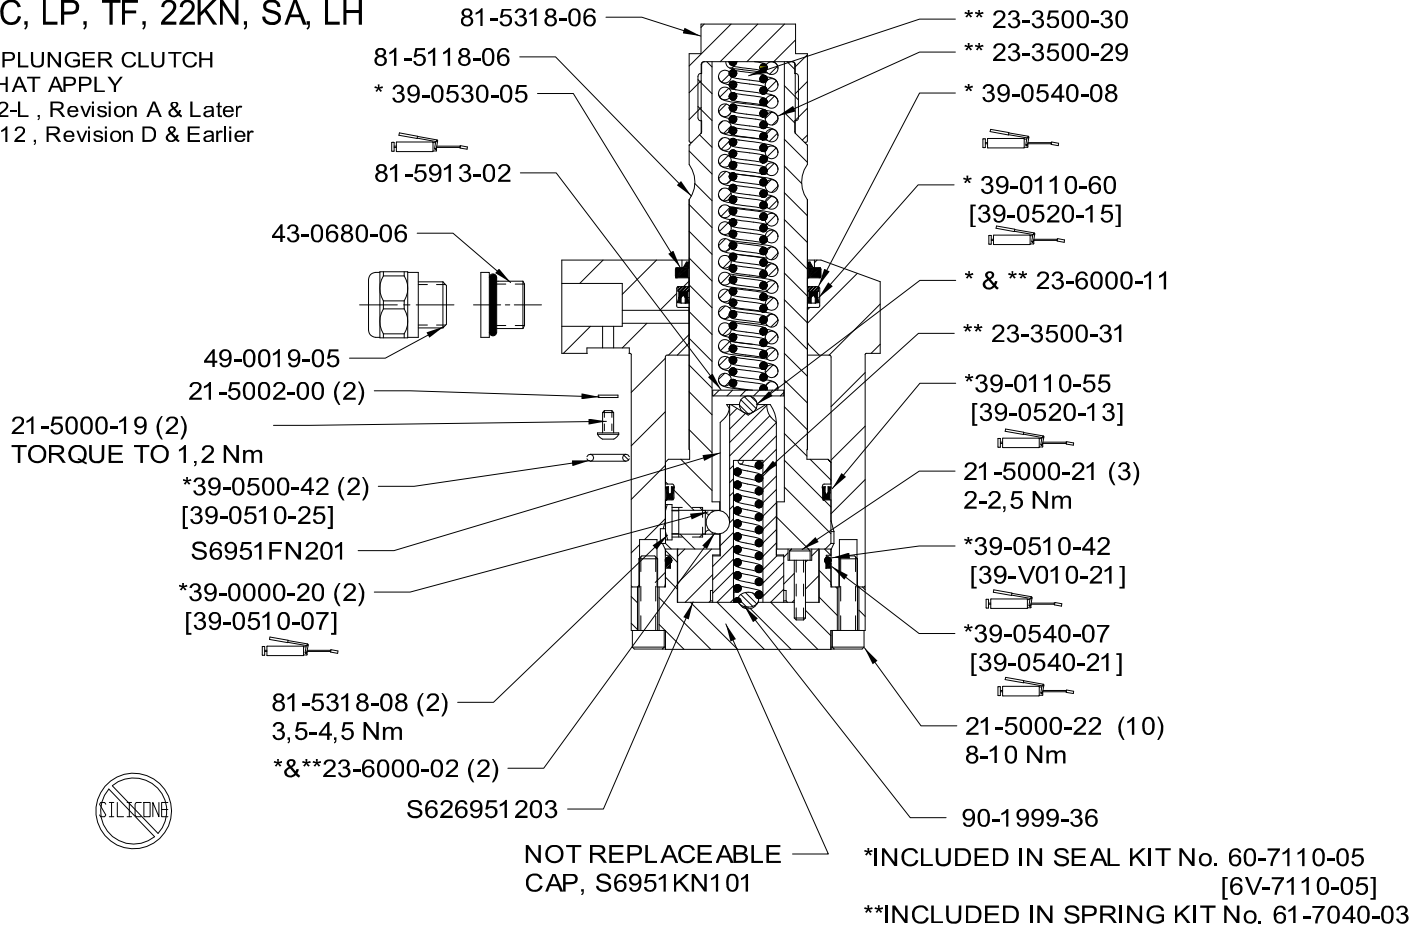

VEKTEK, INC.
 1334 E. SIXTH AVE.
 P.O. BOX 625
 EMPORIA, KS. 66801
 U.S.A.

PARTS LIST

MPL-1575

Model
 Numbers:

41-5622-12

REV L
 ECN 2721

DRAWN/DATE
 ROMINE
 06/08/00

ASSY, SC, LP, TF, 22KN, SA, LH

UNIT WITH PLUNGER CLUTCH
 MODELS THAT APPLY
 6951K-22-12-L, Revision A & Later
 6951KN-22-12, Revision D & Earlier

ASSY, SC, LP, TF, 22KN, SA, LH

UNIT WITHOUT PLUNGER CLUTCH
 AS OF 11/09/04
 MODELS THAT APPLY
 41-5622-12, Revision A & Later
 6951KN-22-12, Revision E & Later