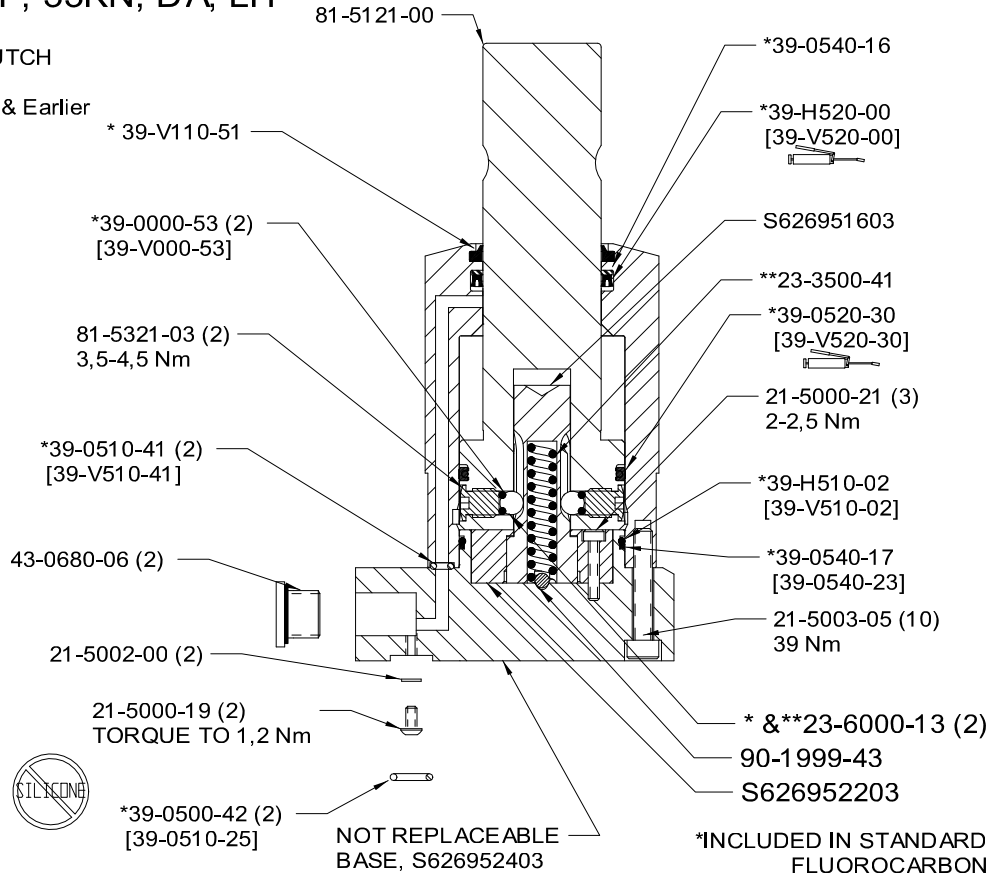

VEKTEK, INC.
1334 E. SIXTH AVE.
P.O. BOX 625
EMPORIA, KS. 66801
U.S.A.

PARTS LIST

MPL-1585

REV M
ECN 2721

Model Numbers: 41-5233-22

DRAWN/DATE
ROMINE
08/01/01

ASSY, SC, LP, BF, 33KN, DA, LH

UNIT WITH PLUNGER CLUTCH
MODELS THAT APPLY
6951FN-33-22, Revision C & Earlier

ASSY, SC, LP, BF, 33KN, DA, LH

UNIT WITHOUT PLUNGER CLUTCH
AS OF 11/09/04
MODELS THAT APPLY
41-5233-22, Revision A & Later
6951FN-33-22, Revision D & Later