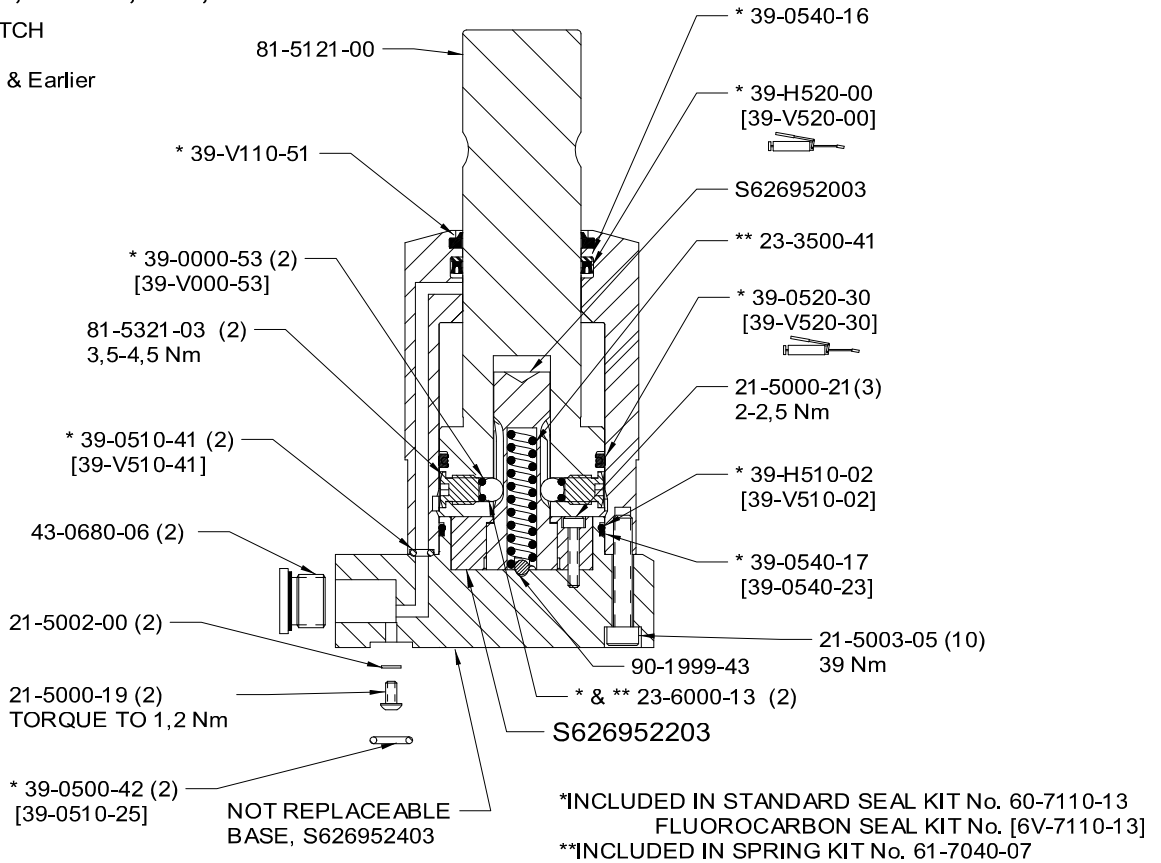

VEKTEK, INC.
1334 E. SIXTH AVE.
P.O. BOX 625
EMPORIA, KS. 66801
U.S.A.

PARTS LIST

MPL-1586

REV K
ECN 2721

Model
Numbers: 41-5233-20

DRAWN/DATE
ROMINE
08/01/01

ASSY, SC, LP, BF, 33KN, DA, STR

UNIT WITH PLUNGER CLUTCH
MODELS THAT APPLY
6951FZN-33-20, Revision B & Earlier

ASSY, SC, LP, BF, 33KN, DA, STR

UNIT WITHOUT PLUNGER CLUTCH
AS OF 01/27/05
MODELS THAT APPLY
41-5233-20, Revision A & Later
6951FZN-33-20, Revision C & Later