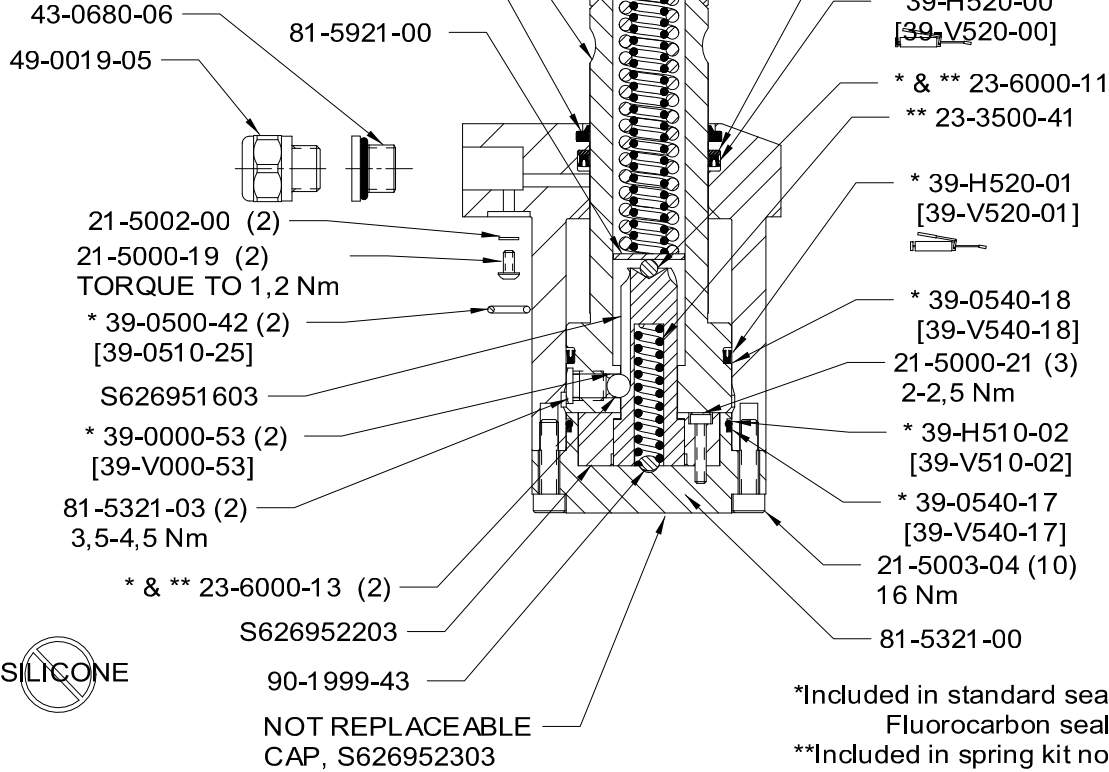

# PARTS LIST

MPL-1593

REV J  
ECN 2721

Model Numbers: 41-5633-12

DRAWN/DATE  
ROMINE  
08/01/01

## ASSY, SC, LP, TF, 33KN, SA, LH 81-5321-01

UNIT WITH PLUNGER CLUTCH  
MODELS THAT APPLY  
6951KN-33-12, Revision A