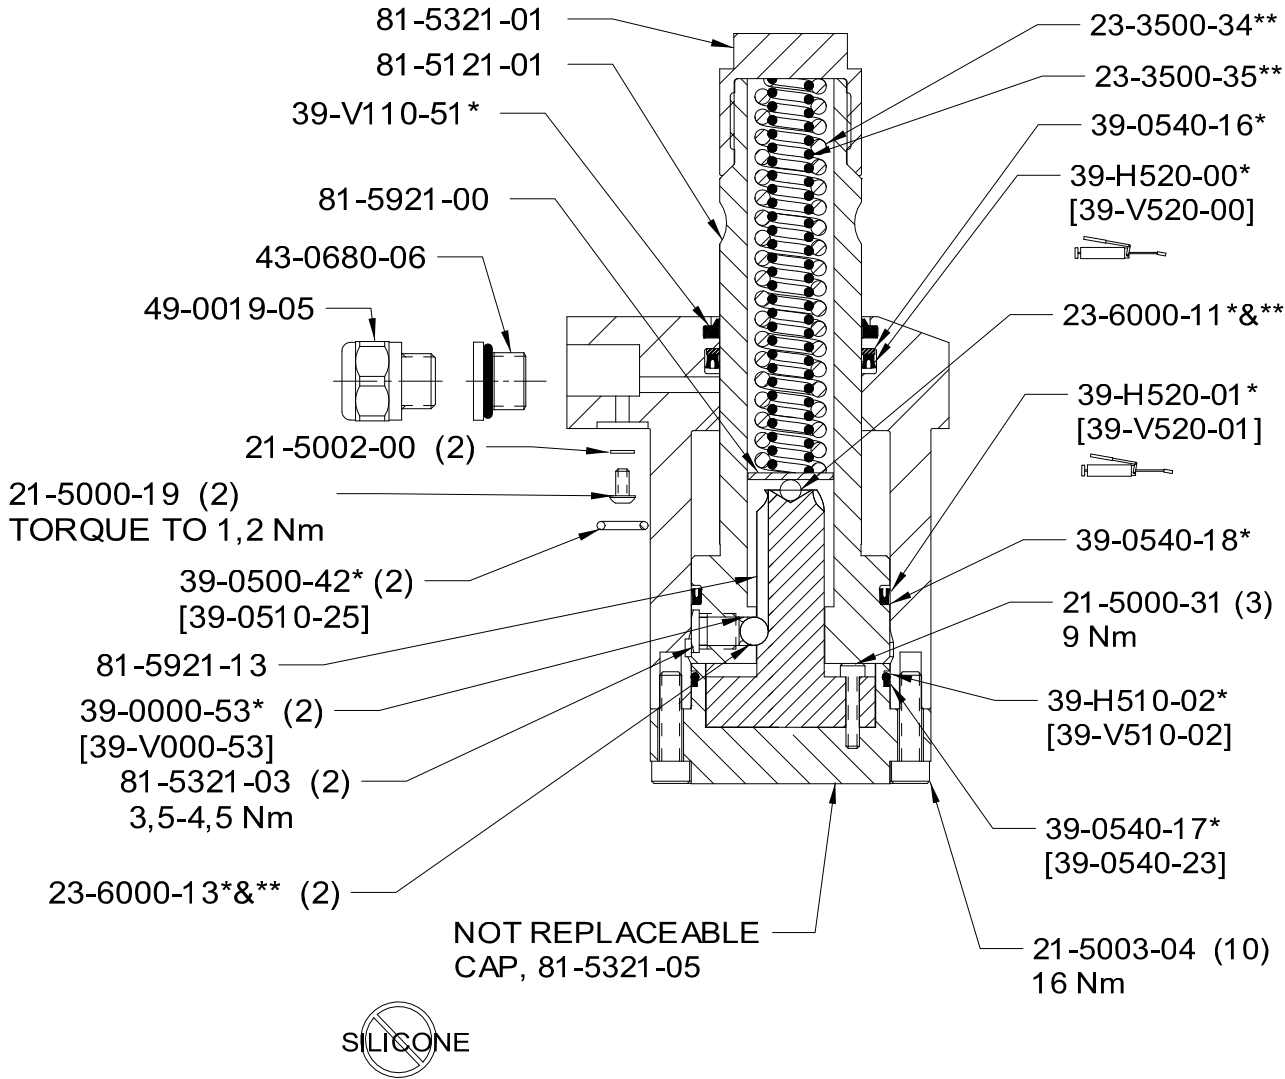

VEKTEK, INC.
1334 E. SIXTH AVE.
P.O. BOX 625
EMPORIA, KS. 66801
U.S.A.

PARTS LIST

MPL-1598

REV C
ECN 2721

Model
Numbers: 41-5633-10

DRAWN/DATE JDW
2-7-06

ASSY, SC, LP, TF, 33KN, SA, STR

*Included in standard seal kit 60-7110-14
Fluorocarbon seal kit [6V-7110-14]

**Included in spring kit 61-7040-09