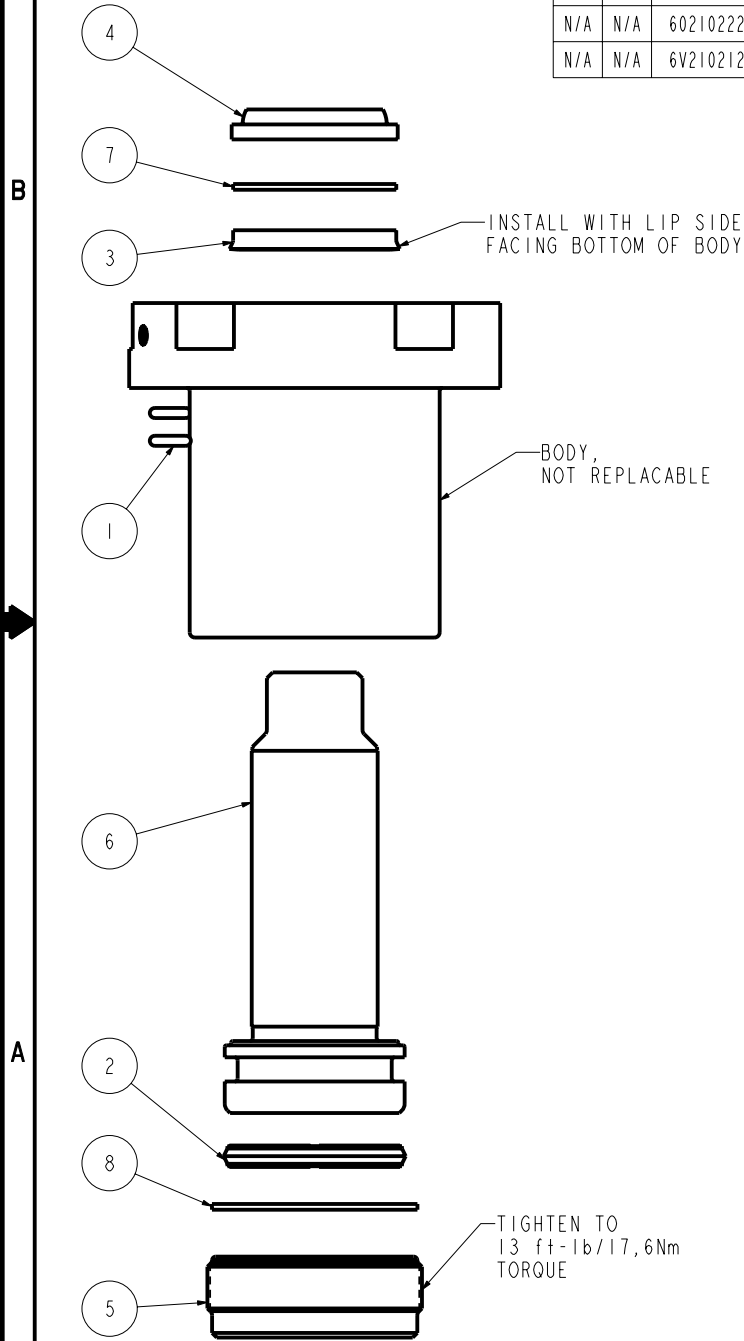

NO	QTY	PART NO	DESCRIPTION	STD SEAL KIT	FKM SEAL KIT
1	2	39000076	O-RING, (-007)	X	39V00053
2	1	39011030	SEAL,CROWN,1-1/16x1-1/4x5/32	X	39V11030
3	1	39011046	SEAL,BEVEL W/HEEL INSERT,7/8 x1/8 x1-1/4	X	39052003
4	1	39053000	WIPER,SNAP-IN, (7/8)	X	X
5	1	81531301	RETAINER, SC, 2600		
6	1	82160003	PISTON, 27KN, 15 STRK		
7	1	39F54002	BU RING,(-212 CUSTOM)	X	X
8	1	39T55003	GASKET, (-124)	X	X
N/A	N/A	60210222	KIT, SEAL, STANDARD	NOTED	N/A
N/A	N/A	6V210212	KIT, SEAL, FKM	N/A	NOTED

PARTS LIST	 VEKTEK VEKTEK, INC. 1334 E. SIXTH AVE. P.O. BOX 625 EMPORIA, KS. 66801 U.S.A.
	ASSEMBLIES AFFECTED 42-1621-32
PARTS LIST, ASSY,CYL,TF,MM,27KN,15 STRK,DA	SIZE A
DATE: 07/27/12	MPLV2176
DRAWING STATUS: Released PRODUCTION APPROVED FOR RELEASED STATUS ONLY	REV C