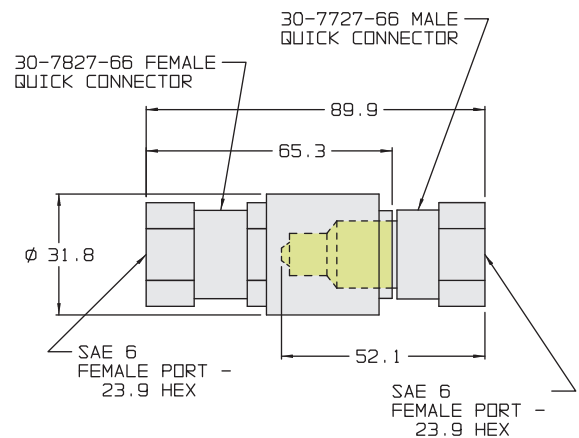

ILMV307700 REV A