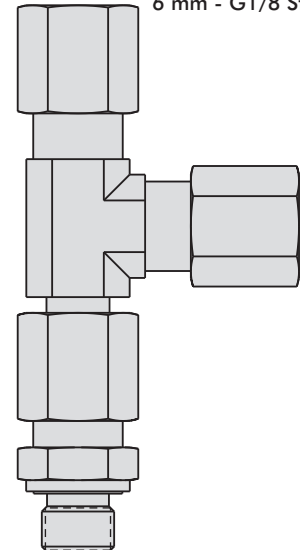

Fittings

6 mm Tube Fittings - Maximum Pressure 25 MPa (250 bar)

43-0000-01
Union, Straight, 6 mm

43-0000-03
Union, Straight, Reducer, 8 - 6 mm

43-0000-04
Union, Elbow, 6 mm

43-0000-08
Union, Cross, 6 mm

43-0000-06
Union, Tee, 6 mm

43-0000-17
Tee, Run, Swivel
6 mm - G1/8 Stud

43-0000-10
Conn, Str,
6 mm - G1/8 Stud

43-0000-11
Conn, Str,
8 mm - G1/8 Stud

43-0000-13
Elbow, Swivel
6 mm - G1/8 Stud

43-0000-15
Tee, Branch, Swivel
6 mm - G1/8 Stud

ILMV430040 REV A

J-1

8 mm Tube Fittings - Maximum Pressure 35 MPa (350 bar)

43-0000-02
Union, Straight, 8 mm

43-0000-05
Union, Elbow, 8 mm

43-0000-07
Union, Tee, 8 mm

43-0000-16
Tee, Branch, Swivel,
8 mm - G1/4 Stud

43-0000-20
Adapter, Male G1/4
- Fem 1/4 NPT

43-0000-21
Extender, Male G1/4-
Female G1/4 x 35mm

43-0000-22
Extender, Male G1/4-
Female G1/4 x 59mm

43-0000-23
Adapter, Male SAE 4
- Female G 1/8

43-0000-24
Adapter, Male SAE 6
- Female G1/4