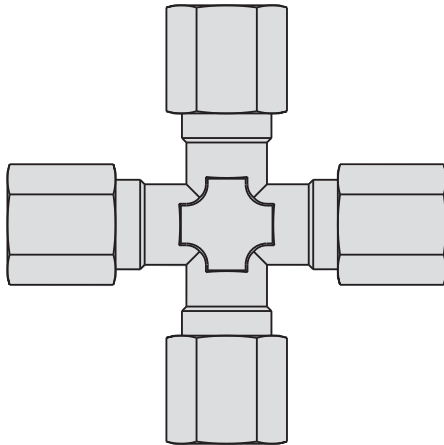

Fittings

6 mm Tube Fittings - Maximum Pressure 25 MPa (250 bar)

43-0000-01
Union, Straight, 6 mm

43-0000-03
Union, Straight, Reducer, 8 - 6 mm

43-0000-04
Union, Elbow, 6 mm

43-0000-08
Union, Cross, 6 mm

43-0000-06
Union, Tee, 6 mm

43-0000-17
Tee, Run, Swivel
6 mm - G1/8 Stud

43-0000-10
Conn, Str,
6 mm - G1/8 Stud

43-0000-11
Conn, Str,
8 mm - G1/8 Stud

43-0000-13
Elbow, Swivel
6 mm - G1/8 Stud

43-0000-15
Tee, Branch, Swivel
6 mm - G1/8 Stud

ILMV430040 REV A

J-1

8 mm Tube Fittings - Maximum Pressure 35 MPa (350 bar)

43-0000-02
Union, Straight, 8 mm

43-0000-05
Union, Elbow, 8 mm

43-0000-07
Union, Tee, 8 mm

43-0000-16
Tee, Branch, Swivel,
8 mm - G1/4 Stud