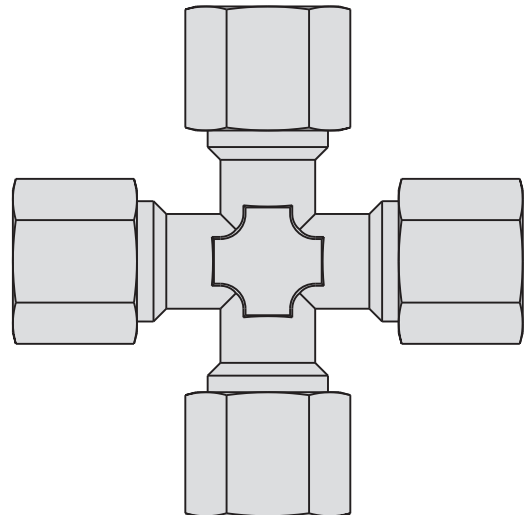

43-0000-17
Tee, Run, Swivel
6 mm - G1/8 Stud

43-0000-10
Conn, Str,
6 mm - G1/8 Stud

43-0000-11
Conn, Str,
8 mm - G1/8 Stud

43-0000-13
Elbow, Swivel
6 mm - G1/8 Stud

43-0000-15
Tee, Branch, Swivel
6 mm - G1/8 Stud

ILMV430040 REV A

J-1

8 mm Tube Fittings - Maximum Pressure 35 MPa (350 bar)

43-0000-02
Union, Straight, 8 mm

43-0000-05
Union, Elbow, 8 mm

43-0000-07
Union, Tee, 8 mm

43-0000-16
Tee, Branch, Swivel,
8 mm - G1/4 Stud

43-0000-09
Union, Cross, 8 mm

J-2

43-0000-12
Conn, Str,
8 mm - G1/4 Stud

43-0000-14
Elbow, Swivel,
8 mm - G1/4 Stud

43-0000-18
Tee, Run, Swivel,
8 mm - G1/4 Stud

ILMV430041 REV B

Fittings

43-0000-19
Adapter, Reducer,
Male G1/8 - Fem G1/4