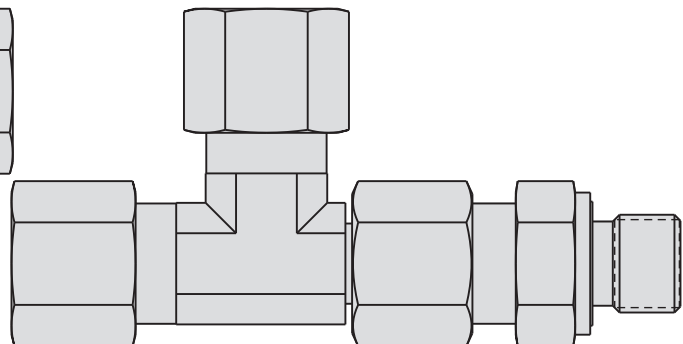

ILMV430040 REV A

J-1

8 mm Tube Fittings - Maximum Pressure 35 MPa (350 bar)

43-0000-02
Union, Straight, 8 mm

43-0000-05
Union, Elbow, 8 mm

43-0000-07
Union, Tee, 8 mm

43-0000-16
Tee, Branch, Swivel,
8 mm - G1/4 Stud

43-0000-09
Union, Cross, 8 mm

J-2

43-0000-12
Conn, Str,
8 mm - G1/4 Stud

43-0000-14
Elbow, Swivel,
8 mm - G1/4 Stud

43-0000-18
Tee, Run, Swivel,
8 mm - G1/4 Stud

ILMV430041 REV B

Fittings

43-0000-19
Adapter, Reducer,
Male G1/8 - Fem G1/4