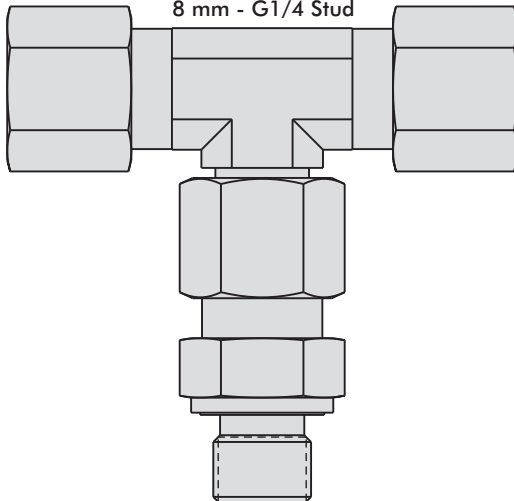

Fittings

6 mm Tube Fittings - Maximum Pressure 25 MPa (250 bar)

43-0000-01
Union, Straight, 6 mm

43-0000-03
Union, Straight, Reducer, 8 - 6 mm

43-0000-04
Union, Elbow, 6 mm

43-0000-08
Union, Cross, 6 mm

43-0000-06
Union, Tee, 6 mm

43-0000-17
Tee, Run, Swivel
6 mm - G1/8 Stud

43-0000-10
Conn, Str,
6 mm - G1/8 Stud

43-0000-11
Conn, Str,
8 mm - G1/8 Stud

43-0000-13
Elbow, Swivel
6 mm - G1/8 Stud

43-0000-15
Tee, Branch, Swivel
6 mm - G1/8 Stud

ILMV430040 REV A

J-1

8 mm Tube Fittings - Maximum Pressure 35 MPa (350 bar)

43-0000-02
Union, Straight, 8 mm

43-0000-05
Union, Elbow, 8 mm

43-0000-07
Union, Tee, 8 mm

43-0000-16
Tee, Branch, Swivel,
8 mm - G1/4 Stud

43-0000-09
Union, Cross, 8 mm

J-2

43-0000-12
Conn, Str,
8 mm - G1/4 Stud

43-0000-14
Elbow, Swivel,
8 mm - G1/4 Stud

43-0000-18
Tee, Run, Swivel,
8 mm - G1/4 Stud

ILMV430041 REV B

Fittings

43-0000-19
Adapter, Reducer,
Male G1/8 - Fem G1/4