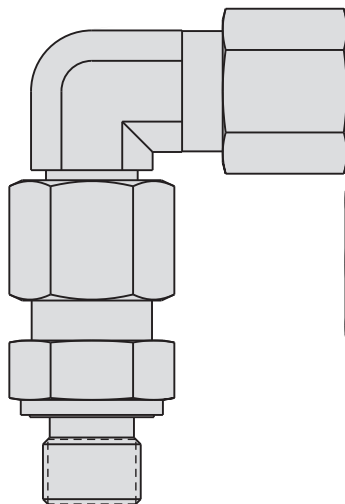

ILMV430040 REV A

J-1

8 mm Tube Fittings - Maximum Pressure 35 MPa (350 bar)

43-0000-02
Union, Straight, 8 mm

43-0000-05
Union, Elbow, 8 mm

43-0000-07
Union, Tee, 8 mm

43-0000-16
Tee, Branch, Swivel,
8 mm - G1/4 Stud

43-0000-09
Union, Cross, 8 mm

J-2

43-0000-12
Conn, Str,
8 mm - G1/4 Stud

43-0000-14
Elbow, Swivel,
8 mm - G1/4 Stud

43-0000-18
Tee, Run, Swivel,
8 mm - G1/4 Stud

ILMV430041 REV B

Fittings

43-0000-19
Adapter, Reducer,
Male G1/8 - Fem G1/4