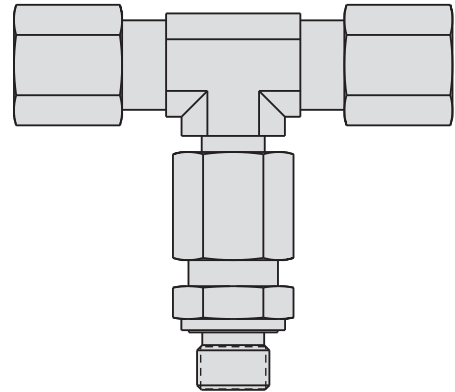

Fittings

6 mm Tube Fittings - Maximum Pressure 25 MPa (250 bar)

43-0000-01
Union, Straight, 6 mm

43-0000-03
Union, Straight, Reducer, 8 - 6 mm

43-0000-04
Union, Elbow, 6 mm

43-0000-08
Union, Cross, 6 mm

43-0000-06
Union, Tee, 6 mm

43-0000-17
Tee, Run, Swivel
6 mm - G1/8 Stud

43-0000-10
Conn, Str,
6 mm - G1/8 Stud

43-0000-11
Conn, Str,
8 mm - G1/8 Stud

43-0000-13
Elbow, Swivel
6 mm - G1/8 Stud

43-0000-15
Tee, Branch, Swivel
6 mm - G1/8 Stud

ILMV430040 REV A

J-1

8 mm Tube Fittings - Maximum Pressure 35 MPa (350 bar)

43-0000-02
Union, Straight, 8 mm

43-0000-05
Union, Elbow, 8 mm

43-0000-07
Union, Tee, 8 mm

43-0000-16
Tee, Branch, Swivel,
8 mm - G1/4 Stud

43-0000-09
Union, Cross, 8 mm

J-2

43-0000-12
Conn, Str,
8 mm - G1/4 Stud

43-0000-14
Elbow, Swivel,
8 mm - G1/4 Stud

43-0000-18
Tee, Run, Swivel,
8 mm - G1/4 Stud

ILMV430041 REV B

Fittings

43-0000-19
Adapter, Reducer,
Male G1/8 - Fem G1/4