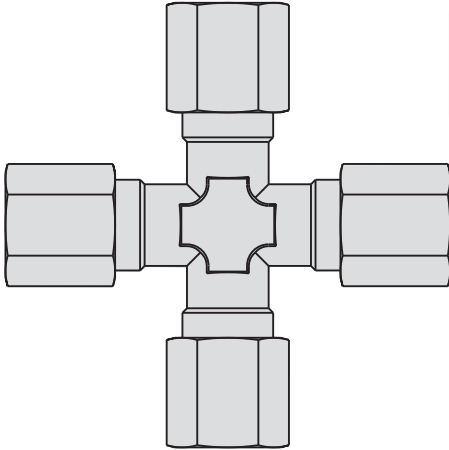

피팅

사양

6 mm 튜브 피팅 - 최대 압력 250 bar (25 MPa)

43-0000-01
Union, Straight, 6 mm

43-0000-03
Union, Straight, Reducer, 8 - 6 mm

43-0000-04
Union, Elbow, 6 mm

43-0000-08
Union, Cross, 6 mm

43-0000-06
Union, Tee, 6 mm

43-0000-17
Tee, Run, Swivel,
6 mm - G1/8 Stud

43-0000-10
Conn, Str,
6 mm - G1/8 Stud

43-0000-11
Conn, Str,
8 mm - G1/8 Stud

43-0000-13
Elbow, Swivel,
6 mm - G1/8 Stud

43-0000-15
Tee, Branch, Swivel,
6 mm - G1/8 Stud

ILMV430040 REV A

8 mm 튜브 피팅-최대 압력 350 bar (35 MPa)

43-0000-02
Union, Straight, 8 mm

43-0000-05
Union, Elbow, 8 mm

43-0000-07
Union, Tee, 8 mm

43-0000-16
Tee, Branch, Swivel,
8 mm - G1/4 Stud

43-0000-09
Union, Cross, 8 mm