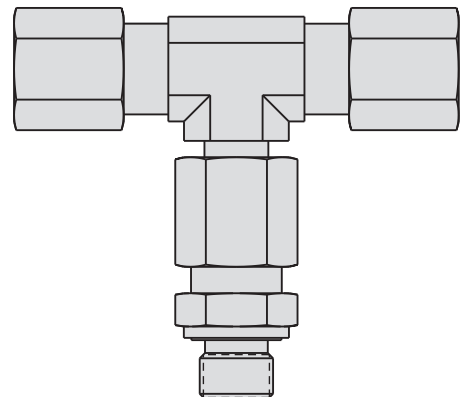

피팅

사양

6 mm 튜브 피팅 - 최대 압력 250 bar (25 MPa)

43-0000-01
Union, Straight, 6 mm

43-0000-03
Union, Straight, Reducer, 8 - 6 mm

43-0000-04
Union, Elbow, 6 mm

43-0000-08
Union, Cross, 6 mm

43-0000-06
Union, Tee, 6 mm

43-0000-17
Tee, Run, Swivel,
6 mm - G1/8 Stud

43-0000-10
Conn, Str,
6 mm - G1/8 Stud

43-0000-11
Conn, Str,
8 mm - G1/8 Stud

43-0000-13
Elbow, Swivel,
6 mm - G1/8 Stud

43-0000-15
Tee, Branch, Swivel,
6 mm - G1/8 Stud

ILMV430040 REV A

8 mm 튜브 피팅-최대 압력 350 bar (35 MPa)

43-0000-02
Union, Straight, 8 mm

43-0000-05
Union, Elbow, 8 mm

43-0000-07
Union, Tee, 8 mm

43-0000-16
Tee, Branch, Swivel,
8 mm - G1/4 Stud

43-0000-09
Union, Cross, 8 mm