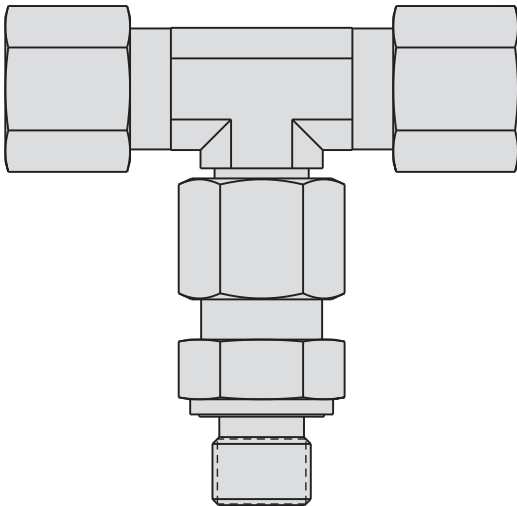

43-0000-17
Tee, Run, Swivel,
6 mm - G1/8 Stud

43-0000-10
Conn, Str,
6 mm - G1/8 Stud

43-0000-11
Conn, Str,
8 mm - G1/8 Stud

43-0000-13
Elbow, Swivel,
6 mm - G1/8 Stud

43-0000-15
Tee, Branch, Swivel,
6 mm - G1/8 Stud

ILMV430040 REV A

8 mm 튜브 피팅-최대 압력 350 bar (35 MPa)

43-0000-02
Union, Straight, 8 mm

43-0000-05
Union, Elbow, 8 mm

43-0000-07
Union, Tee, 8 mm

43-0000-16
Tee, Branch, Swivel,
8 mm - G1/4 Stud

43-0000-09
Union, Cross, 8 mm

43-0000-12
Conn, Str,
8 mm - G1/4 Stud

43-0000-14
Elbow, Swivel,
8 mm - G1/4 Stud

43-0000-18
Tee, Run, Swivel,
8 mm - G1/4 Stud

H-2

ILMV430041 REV B

Adapters, Extenders, Plugs and Seals

43-0000-19
Adapter, Reducer,
Male G1/8 - Fem G1/4