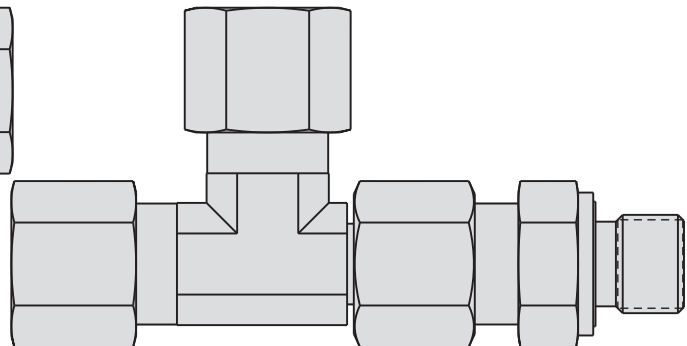

43-0000-18
Tee, Run, Swivel,
8 mm - G1/4 Stud