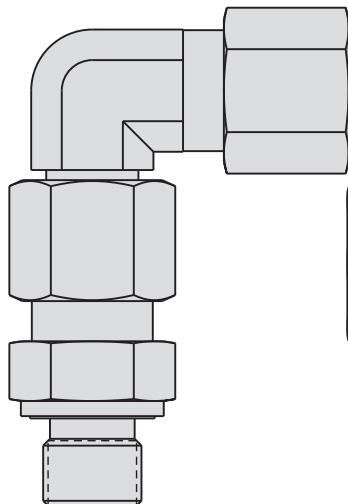

43-0000-17
Tee, Run, Swivel,
6 mm - G1/8 Stud

43-0000-10
Conn, Str,
6 mm - G1/8 Stud

43-0000-11
Conn, Str,
8 mm - G1/8 Stud

43-0000-13
Elbow, Swivel,
6 mm - G1/8 Stud

43-0000-15
Tee, Branch, Swivel,
6 mm - G1/8 Stud

ILMV430040 REV A

8 mm 튜브 피팅-최대 압력 350 bar (35 MPa)

43-0000-02
Union, Straight, 8 mm

43-0000-05
Union, Elbow, 8 mm

43-0000-07
Union, Tee, 8 mm

43-0000-16
Tee, Branch, Swivel,
8 mm - G1/4 Stud

43-0000-09
Union, Cross, 8 mm

43-0000-12
Conn, Str,
8 mm - G1/4 Stud

43-0000-14
Elbow, Swivel,
8 mm - G1/4 Stud

43-0000-18
Tee, Run, Swivel,
8 mm - G1/4 Stud

H-2

ILMV430041 REV B

Adapters, Extenders, Plugs and Seals

43-0000-19
Adapter, Reducer,
Male G1/8 - Fem G1/4