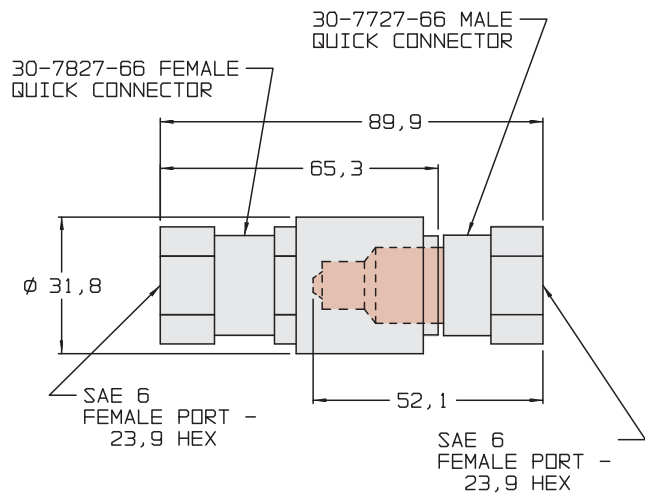

ILMV430042 REV C