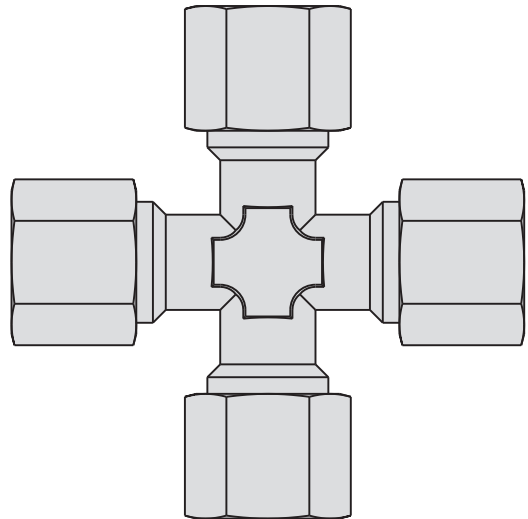

43-0000-17
Tee, Run, Swivel,
6 mm - G1/8 Stud

43-0000-10
Conn, Str,
6 mm - G1/8 Stud

43-0000-11
Conn, Str,
8 mm - G1/8 Stud

43-0000-13
Elbow, Swivel,
6 mm - G1/8 Stud

43-0000-15
Tee, Branch, Swivel,
6 mm - G1/8 Stud

ILMV430040 REV A

8 mm 튜브 피팅-최대 압력 350 bar (35 MPa)

43-0000-02
Union, Straight, 8 mm

43-0000-05
Union, Elbow, 8 mm

43-0000-07
Union, Tee, 8 mm

43-0000-16
Tee, Branch, Swivel,
8 mm - G1/4 Stud

43-0000-09
Union, Cross, 8 mm