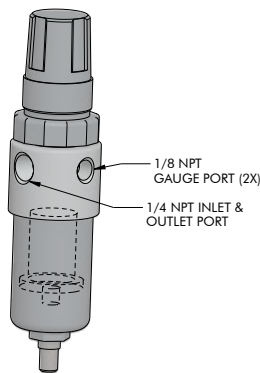

AIR FILTER REGULATORS:
50-0440-01 * 0-25 PSI OUTPUT
50-0440-02 * 0-125 PSI OUTPUT
ILS500400 REV E

Air Filter Regulator

Model No	PSI Output
50-0440-01	0-25 psi
50-0440-02	0-125 psi